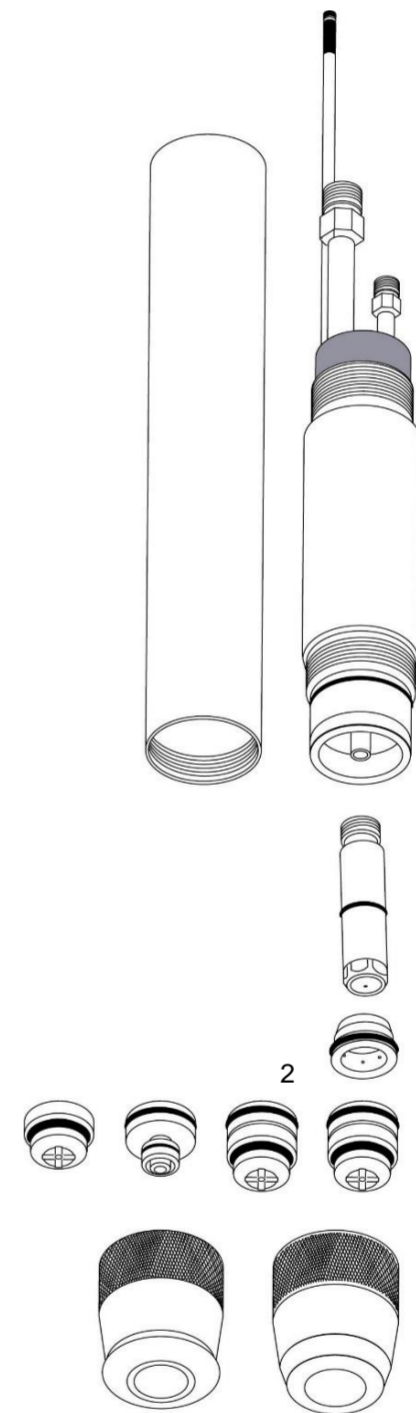

# TALAS

Paardenkerkhofstraat 56 B-2800 Mechelen  
 Tel. +32(0)15.61.60.07 Fax. +32(0)15.61.75.27  
 Email. info@talas.be www.talas.be

Item No.	Pkg Qty	Centricut Part #	Ref Number	Description	OEM List
1	1	C05-034	020034	Retaining Cap, Tapered	
2	1	C05-043	020043	Retaining Cap, Flared, Delrin	
3	1	C05-050	020050	Nozzle, N2, .120, 260 Amp	17,04 € 20pcs
	1	C05-035	020035	Nozzle, N2, .166, 400 Amp	
4	1	C05-935	N/A	2-Piece Nozzle, .166	15,21 € 20pcs
5	1	C05-935-1	N/A	2-Piece Nozzle, .166, Base	
6	1	C05-935-2	N/A	2-Piece Nozzle, .166, Insulator	
	1	C05-036	020036	Nozzle, N2, .187, 600 Amp	17,04 € 10pcs
	1	C05-037	020037	Nozzle, N2, .220, 750 Amp	17,04 € 20pcs
	1	C05-047	020047	Nozzle, ArH2, .250, 1000 Amp	
7	1	C05-039	020039	Swirl Ring, N2, .120/.166/.187	26,79 € 1pc
	1	C04-939	N/A	Swirl Ring, .120/.166/.187, 260 Amp	
	1	C05-042	020042	Swirl Ring, N2, .120/.166/.187, CCW	
	1	C05-040	020040	Swirl Ring, N2, .220, 750 Amp	
	1	C05-079	020079	Swirl Ring, N2, .220, CCW	
	1	C05-048	020048	Swirl Ring, .250, 1000 Amp	
8	1	C05-038	020038	Electrode	14,58 € 20pcs
	1	C27-111	N/A	Electrode Wrench	
	1	C04-048	N/A	Cooling Tube Wrench	
	5	C05-028	025028	O-Ring Kit	1,61 € 5pcs
	1	HYP-7055	027055	O-Ring Lube	
	1	C05-930	N/A	PAC 500 Modular Torch	657,80 € 1pc
	1	C05-M30	N/A	PAC 500 Modular Front End Ass'y	
9	1	C05-030	N/A	PAC500 Torch Body	
10	1	C04-941	020041	Insulating Sleeve, threaded both ends	
	1	C05-057	N/A	Cooling Tube, Modular	66,01 € 1pc

Reference to the above-named machines, torches, and reference numbers are for convenience only. All products with a "C" in the part number are manufactured by or for Centricut, LLC. The use of other prefixes indicate parts manufactured by the above-named OEM, which are simply being resold by Centricut, LLC., and will be supplied in OEM packaging.