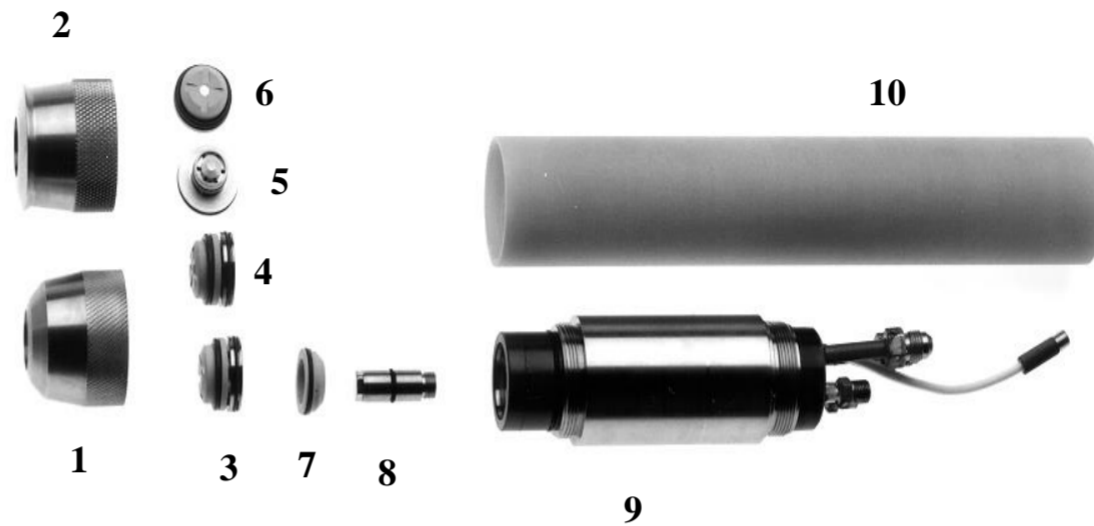

# TALAS

Paardenkerkhofstraat 56 B-2800 Mechelen  
 Tel. +32(0)15.61.60.07 Fax. +32(0)15.61.75.27  
 Email. info@talas.be www.talas.be

Item No.	Pkg Qty	Centricut Part #	Ref Number	Description	OEM List
1	1	C05-034	020034	Retaining Cap, Tapered	
2	1	C05-043	020043	Retaining Cap, Flared, Delrin	
3	1	C05-050	020050	Nozzle, N2, .120, 260 Amp	17,04 € 20pcs
	1	C05-035	020035	Nozzle, N2, .166, 400 Amp	
4	1	C05-935	N/A	2-Piece Nozzle, .166	15,21 € 20pcs
5	1	C05-935-1	N/A	2-Piece Nozzle, .166, Base	
6	1	C05-935-2	N/A	2-Piece Nozzle, .166, Insulator	
	1	C05-036	020036	Nozzle, N2, .187, 600 Amp	17,04 € 10pcs
	1	C05-037	020037	Nozzle, N2, .220, 750 Amp	17,04 € 20pcs
	1	C05-047	020047	Nozzle, ArH2, .250, 1000 Amp	
7	1	C05-039	020039	Swirl Ring, N2, .120/.166/.187	26,79 € 1pc
	1	C04-939	N/A	Swirl Ring, .120/.166/.187, 260 Amp	
	1	C05-042	020042	Swirl Ring, N2, .120/.166/.187, CCW	
	1	C05-040	020040	Swirl Ring, N2, .220, 750 Amp	
	1	C05-079	020079	Swirl Ring, N2, .220, CCW	
	1	C05-048	020048	Swirl Ring, .250, 1000 Amp	
8	1	C05-038	020038	Electrode	14,58 € 20pcs
	1	C27-111	N/A	Electrode Wrench	
	1	C04-048	N/A	Cooling Tube Wrench	
	5	C05-028	025028	O-Ring Kit	1,61 € 5pcs
	1	HYP-7055	027055	O-Ring Lube	
	1	C05-930	N/A	PAC 500 Modular Torch	657,80 € 1pc
	1	C05-M30	N/A	PAC 500 Modular Front End Ass'y	
9	1	C05-030	N/A	PAC500 Torch Body	
10	1	C04-941	020041	Insulating Sleeve, threaded both ends	
	1	C05-057	N/A	Cooling Tube, Modular	66,01 € 1pc