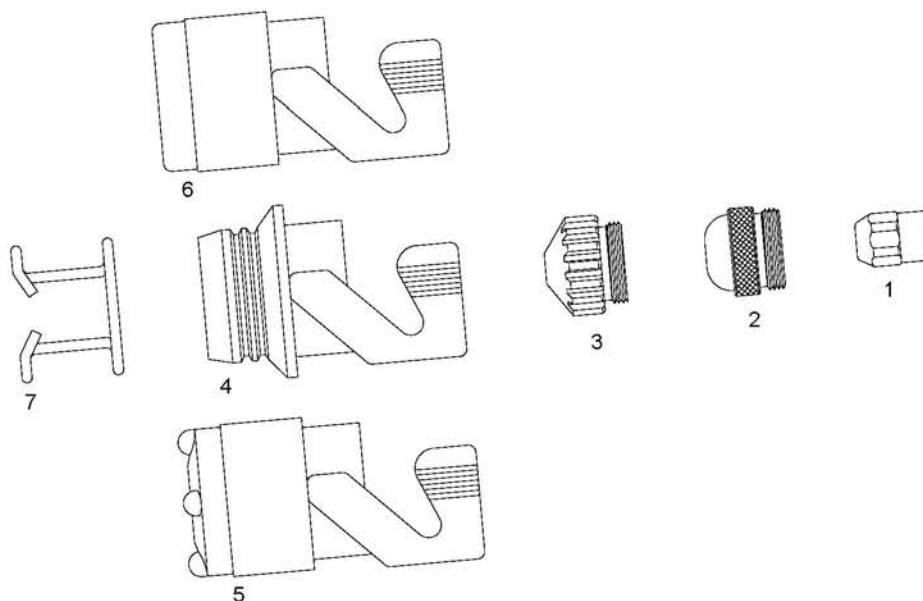

Item	Ref.	Description
1	W000235245	Cooling tube
2	W000120713	Electrode (P-TYPE)
3	W000120716	Swirl ring R
4	W000120712	Tip \varnothing 2,5 260 A
	W000242432	Tip \varnothing 3,0 360 A
5	W000120714	Shield

SAF® CP 40 R - CP 100 R FRO®

Item	Ref.	Description
		Hand torch 70A compl.with 6mts. cable (Cebora® type P70; IMPORTANT for the spare parts of this torch must be used the parts shown on page 12)
1	0408-2404	Electrode - Hf.
2	0408-2052	Tip 20/40
3	0408-2261	Tip \varnothing 1,0
	0408-2262	Tip \varnothing 1,2
	0408-2385	Tip \varnothing 1,6
4	2592251	TN Protection nozzle guide suitable(0408-2267)
5	2592624	TI 100 Protection nozzle guide suitable(0408-2405)
	2592624	TI 100 Protection nozzle guide OEM (0408-2405) UNTIL SOLD OUT
6	2592285	Protection nozzle guide suitable(0408-2268)
	2592285	Protection nozzle guide OEM (0408-2268) UNTIL SOLD OUT
7	0408-2053	Spacer spring (10 pcs.)(single price)